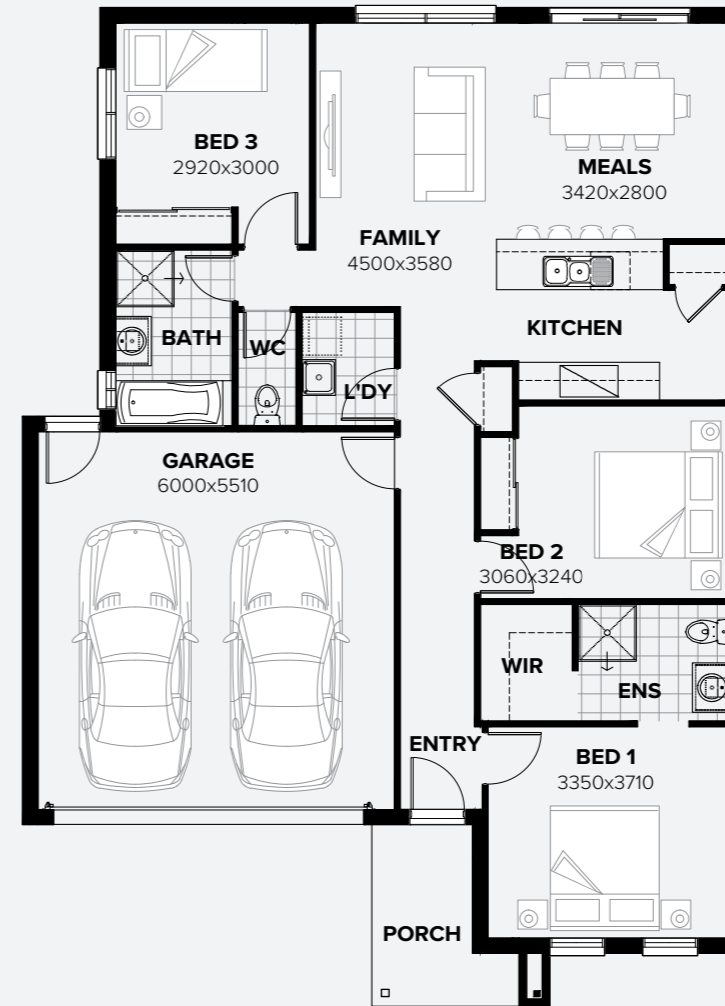

**GUILD
BUILDER**

Burbank 
there's no place like home

AREAS

Living	109.1m ²
Garage	36.1m ²
Porch	5.5m ²
Total	150.7m²

ROGERS 151

House and Land Package \$784,129*

 150m²

 3

 2

● Lot No. 2131

● Lot Size 337m²