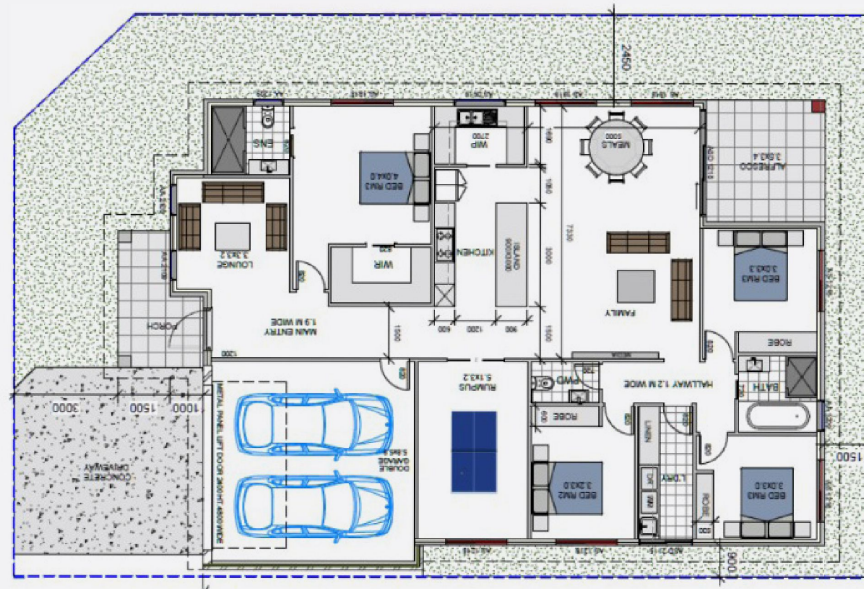

**GUILD
BUILDER**

Sunny Homes

— ACT / NSW —

Artist's impression.

AREAS

Living	191.90m ²
Garage	37.30m ²
Alfresco	14.00m ²
Porch	7.80m ²
Total	250.00m ²

BAKERSFIELD

House and Land Package \$999,000*

250m²

4

2

● Lot No. 2430

● Lot Size 401m²