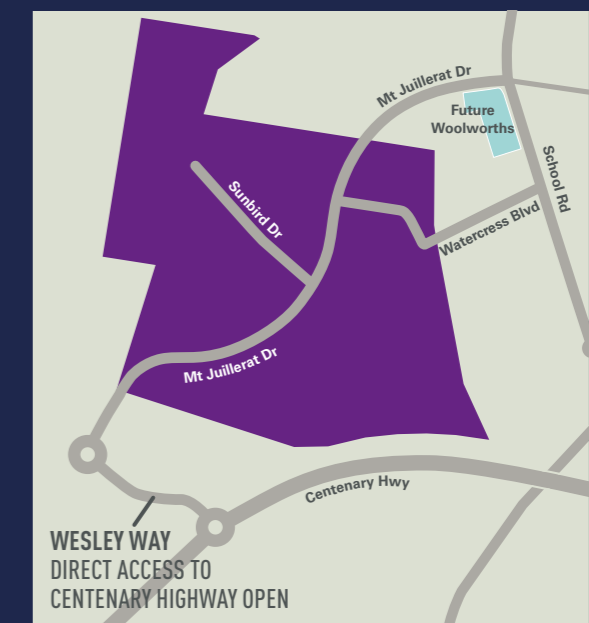

EDEN'S CROSSING

STREET DIRECTORY

Atherton Drive	C2, C5	Macadamia Street	D8
Coolabah Drive	A4, A10	Mallee Street	B2
Cotton Crescent	G9, H7	Mount Juillerat Drive	I6
Creekstone Avenue	J8	Nectar Circuit	D5
Crewes Crescent	J6	Osprey Street	D2
Dawn Street	E8	Pademelon Street	A8
Fantail Avenue	D1	Pioneer Street	H6
Fernbrooke Boulevard	F8, G6	Reedy Crescent	I10
Field Close	G10	Shelley Street	J9
Gecko Court	B4	Six Mile Creek	L6
Harvest Street	E7, G7	Sunbird Drive	B4, F10
Honey Street	C8, C11	Undullah Lane	K7
Illawarra Street	E10	Warril Street	K7
Ironpot Street	I9	Watercress Boulevard	L9
Ironwood Street	F10		

Sales and Information Centre
 Corner of Fernbrooke Boulevard and Sunbird Drive,
 Redbank Plains, QLD 4301.

Call (07) 3814 1286 or 0448 444 705
 or email alex.kelso@peet.com.au

edenscrossing.com.au

1
2
3
4
5
6
7
8
9
10
11
12