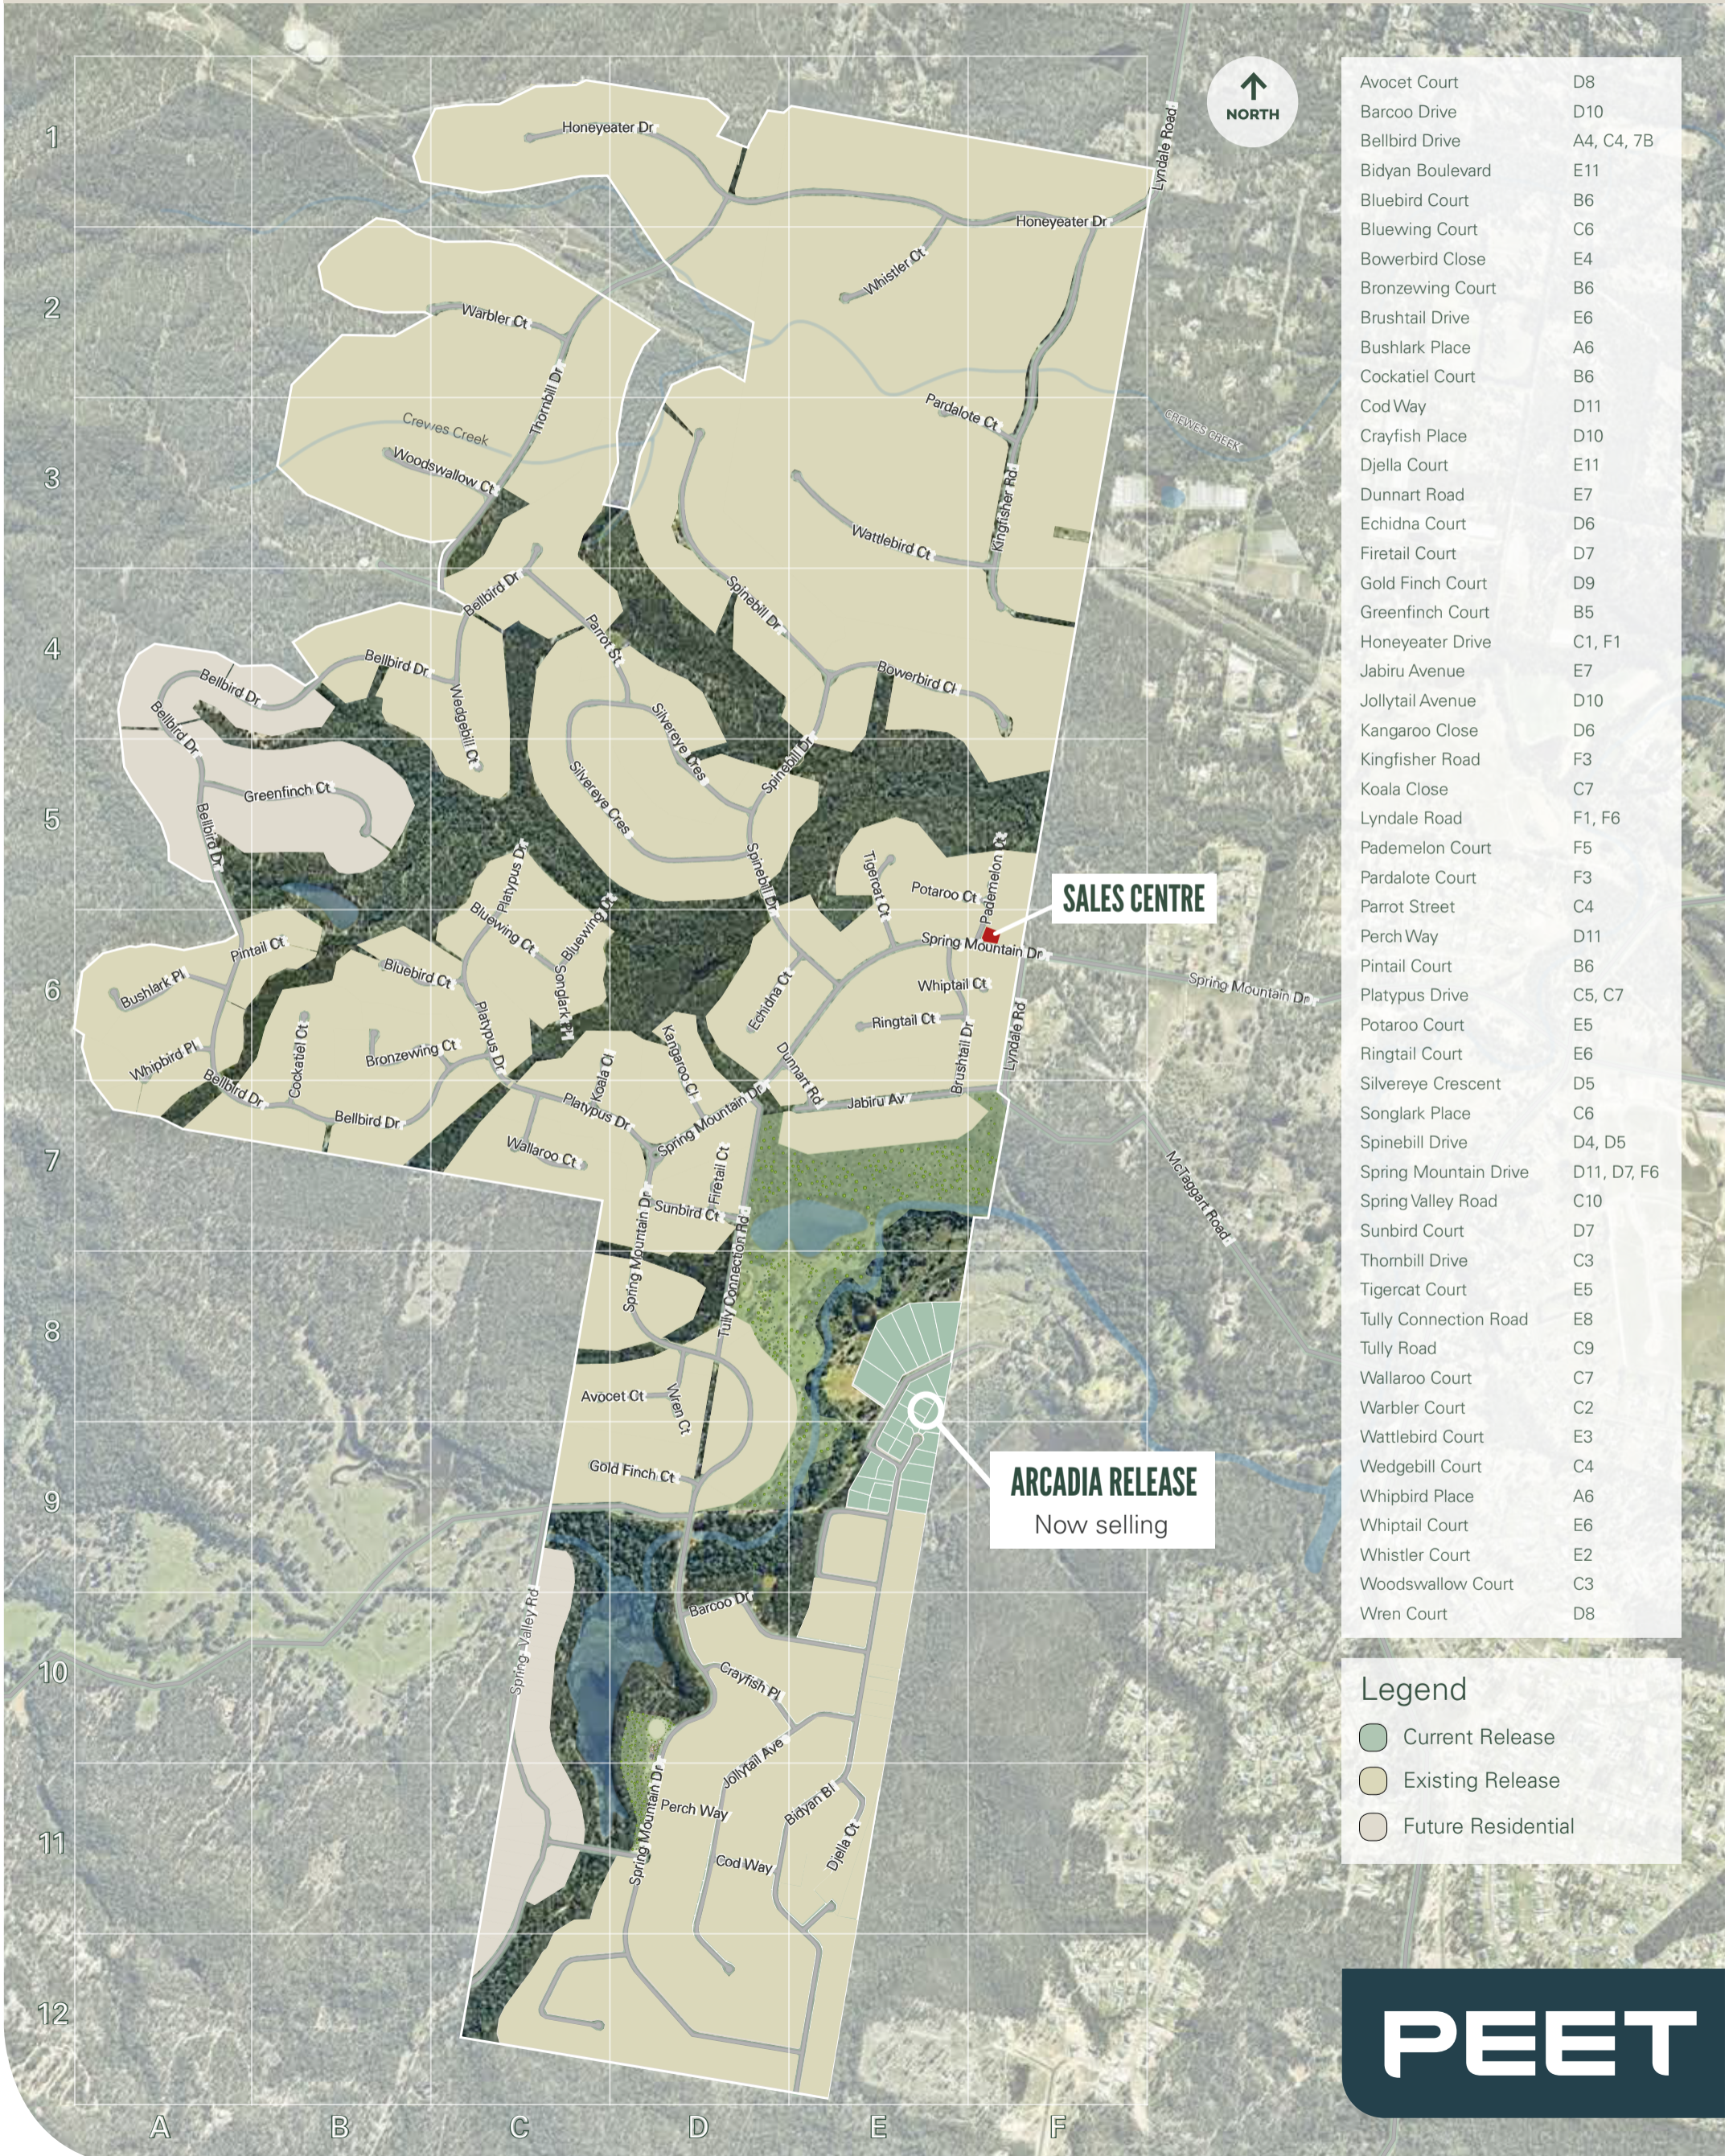

SPRING MOUNTAIN ACREAGE ESTATE

STREET DIRECTORY

Avocet Court	D8
Barcoo Drive	D10
Bellbird Drive	A4, C4, 7B
Bidyau Boulevard	E11
Bluebird Court	B6
Bluewing Court	C6
Bowerbird Close	E4
Bronzewing Court	B6
Brushtail Drive	E6
Bushlark Place	A6
Cockatiel Court	B6
Cod Way	D11
Crayfish Place	D10
Djella Court	E11
Dunnart Road	E7
Echidna Court	D6
Firetail Court	D7
Gold Finch Court	D9
Greenfinch Court	B5
Honeyeater Drive	C1, F1
Jabiru Avenue	E7
Jollytail Avenue	D10
Kangaroo Close	D6
Kingfisher Road	F3
Koala Close	C7
Lyndale Road	F1, F6
Pademelon Court	F5
Pardalote Court	F3
Parrot Street	C4
Perch Way	D11
Pintail Court	B6
Platypus Drive	C5, C7
Potaroo Court	E5
Ringtail Court	E6
Silvereve Crescent	D5
Songlark Place	C6
Spinebill Drive	D4, D5
Spring Mountain Drive	D11, D7, F6
Spring Valley Road	C10
Sunbird Court	D7
Thornbill Drive	C3
Tigercat Court	E5
Tully Connection Road	E8
Tully Road	C9
Wallaroo Court	C7
Warbler Court	C2
Wattlebird Court	E3
Wedgebill Court	C4
Whipbird Place	A6
Whiptail Court	E6
Whistler Court	E2
Woodswallow Court	C3
Wren Court	D8

Legend	
●	Current Release
●	Existing Release
●	Future Residential