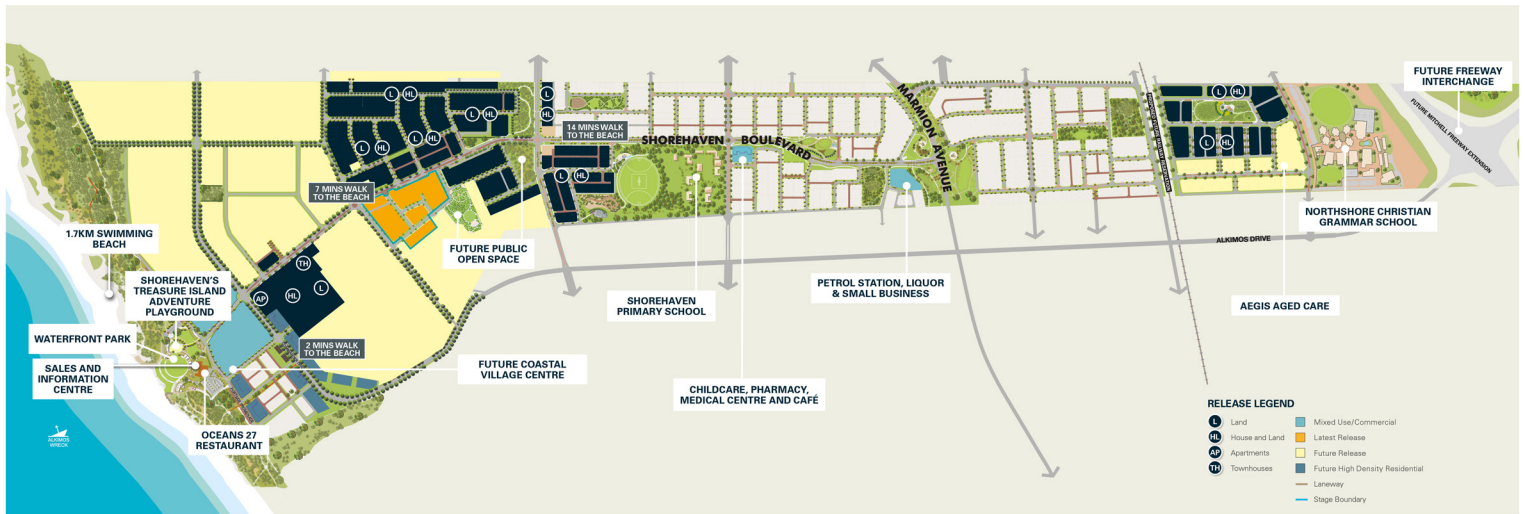

LEGEND

- Coast Stage 2
- Previous Release
- Future Release
- 15.17 Lot Height
- Retaining Wall
- Land
- House & Land

RELEASE LEGEND

- Land
- House and Land
- Apartments
- Townhouses
- Mixed Use/Commercial
- Latest Release
- Future Release
- Future High Density Residential
- Laneway
- Stage Boundary