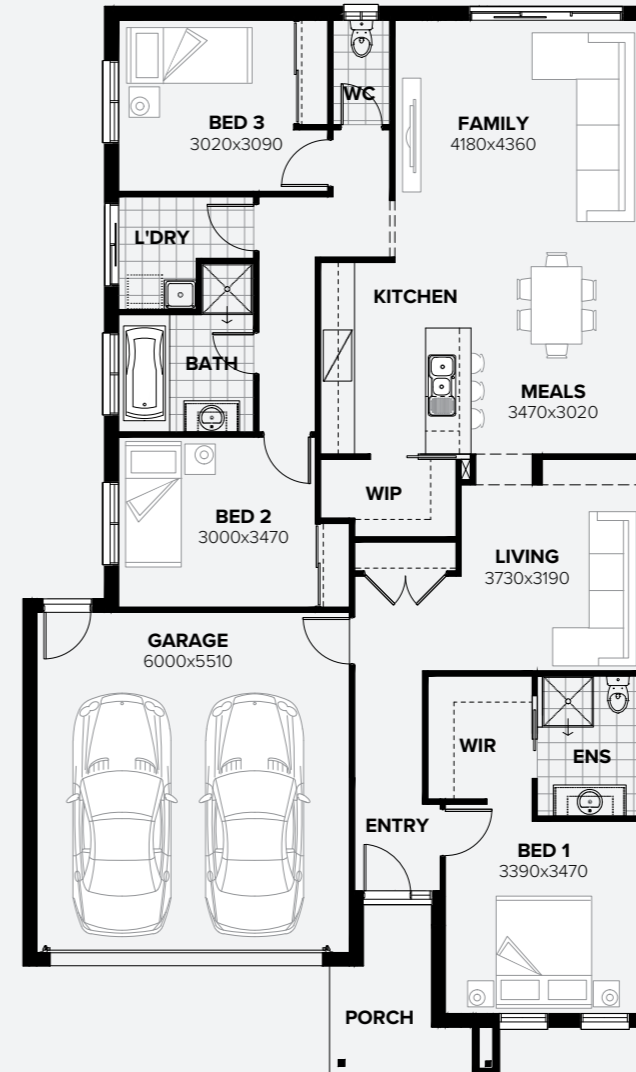

**GUILD
BUILDER**

Burbank 
there's no place like home

Artist's impression.

AREAS

Living	140.0m ²
Garage	36.4m ²
Porch	5.8m ²
Total	182.2m²

KELLERMAN 182

House and Land Package \$822,454*

 182m²

 3

 2

● Lot No. 2131

● Lot Size 337m²