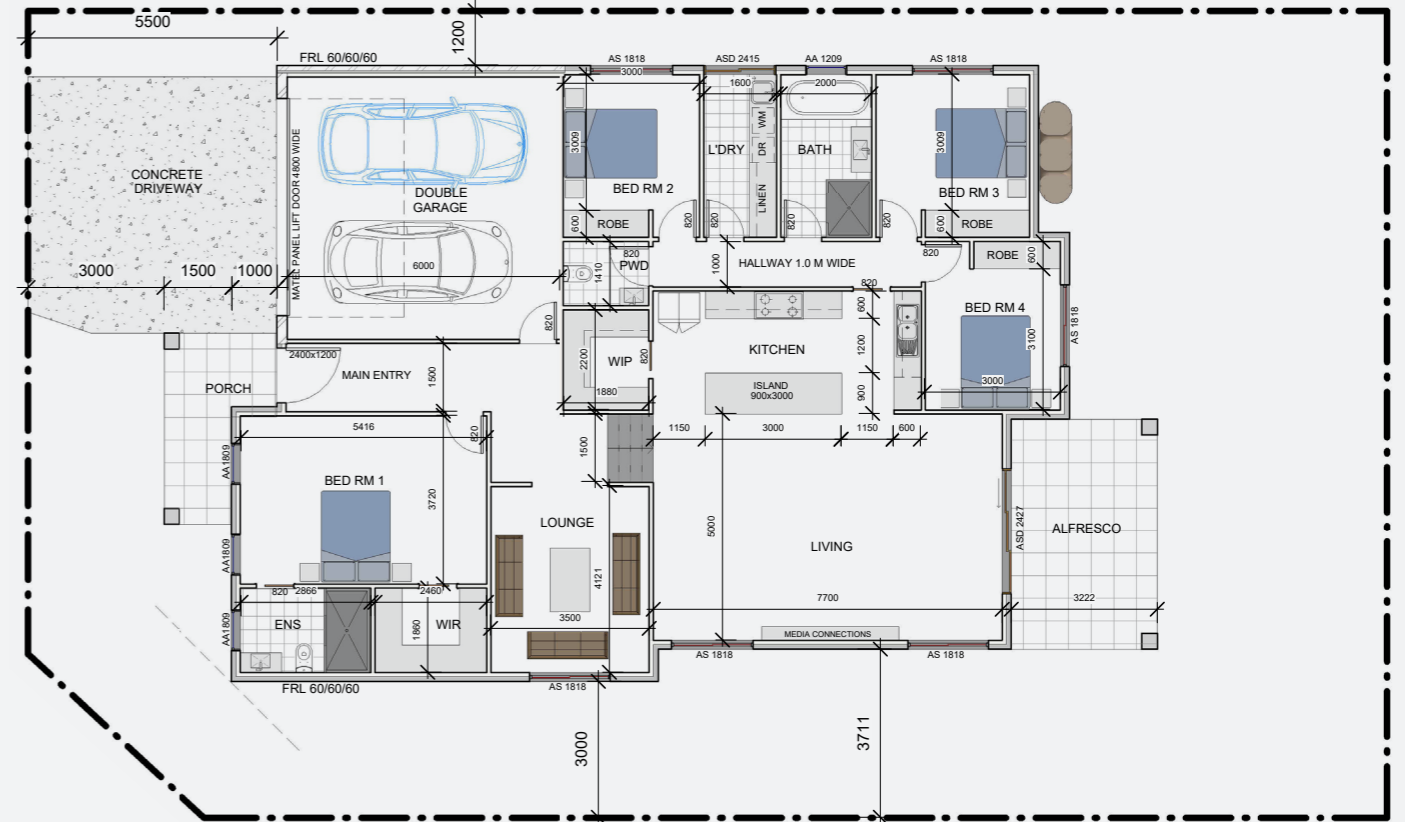

**GUILD
BUILDER**

Sunny Homes
— ACT / NSW —

Artist's impression.

AREAS

Living	190.60m ²
Garage	37.70m ²
Alfresco	16.40m ²
Porch	8.30m ²
Total	253.00m²

HUNTERSWOOD

House and Land Package \$1,049,000*

253m²

4

2

Lot No. 2339

Lot Size 527m²